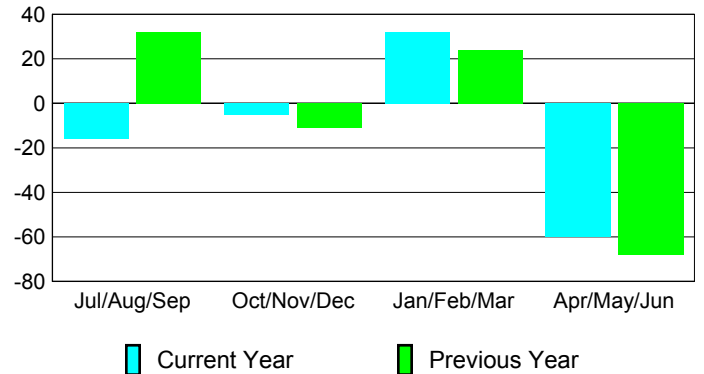

Comparison of Membership Gain/Loss

Current Year Compared to the Previous Year