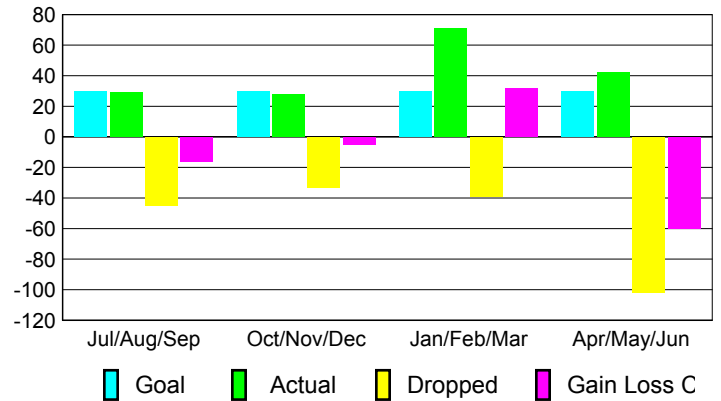

Membership Results 2008-2009

Goal, New, Dropped, Gain/Loss